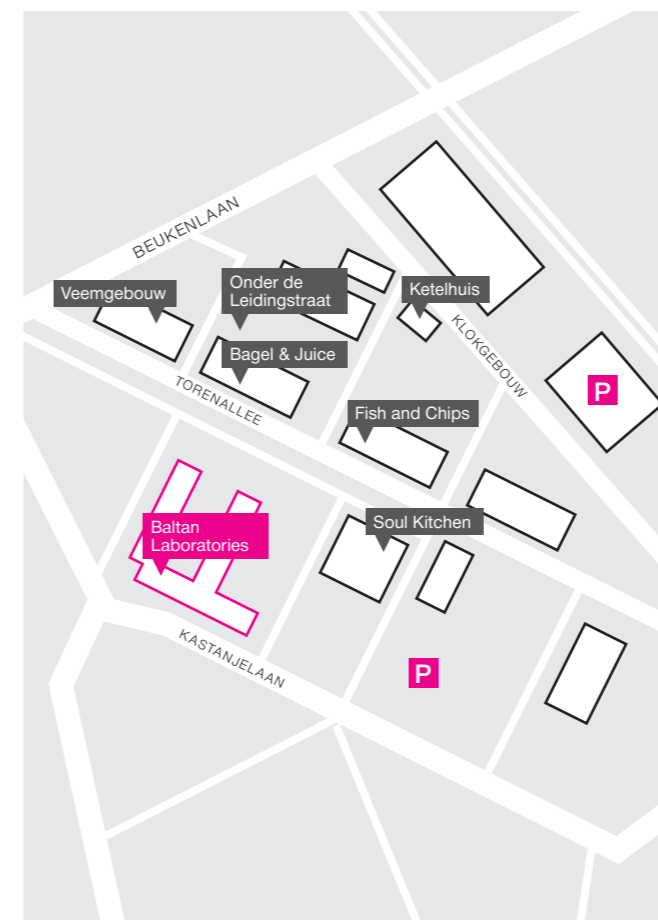

Passe-partouts à €65,00 / €55,00 are valid for all days of Economía. The passe-partout gives you access to all program items. On Friday and Saturday this includes the Renewable Futures Conference (access upon availability).

Seats are limited, so make sure you are on time at lectures, films and performances.

A separate ticket à €25 / €20 is required for the masterclass *The Art of Financial Hacking*. Make sure to sign up in advance – online or at the festival's cash register.

A (free) ticket is required for the workshop *Currency Concept Design*. Make sure to sign up in advance – online or at the festival's cash register.

Parking
Ample parking space available around the Natlab and Strijp-S, free as well as paid parking. Go to strijp-s.nl/nl/bereikbaarheid for a map of parking areas.

Horeca

If you don't have a diner coupon for the day-deal, you can eat something at the café or restaurant in the Natlab building (à la carte). Next to that there are plenty of options on the Strijp-S terrain (see map).

Follow us

For up-to-date information, changes on the program and small reviews have a look at thinkeconomia.com and our facebook and twitter (/thinkeconomia). @thinkeconomia #thinkeconomia

Map